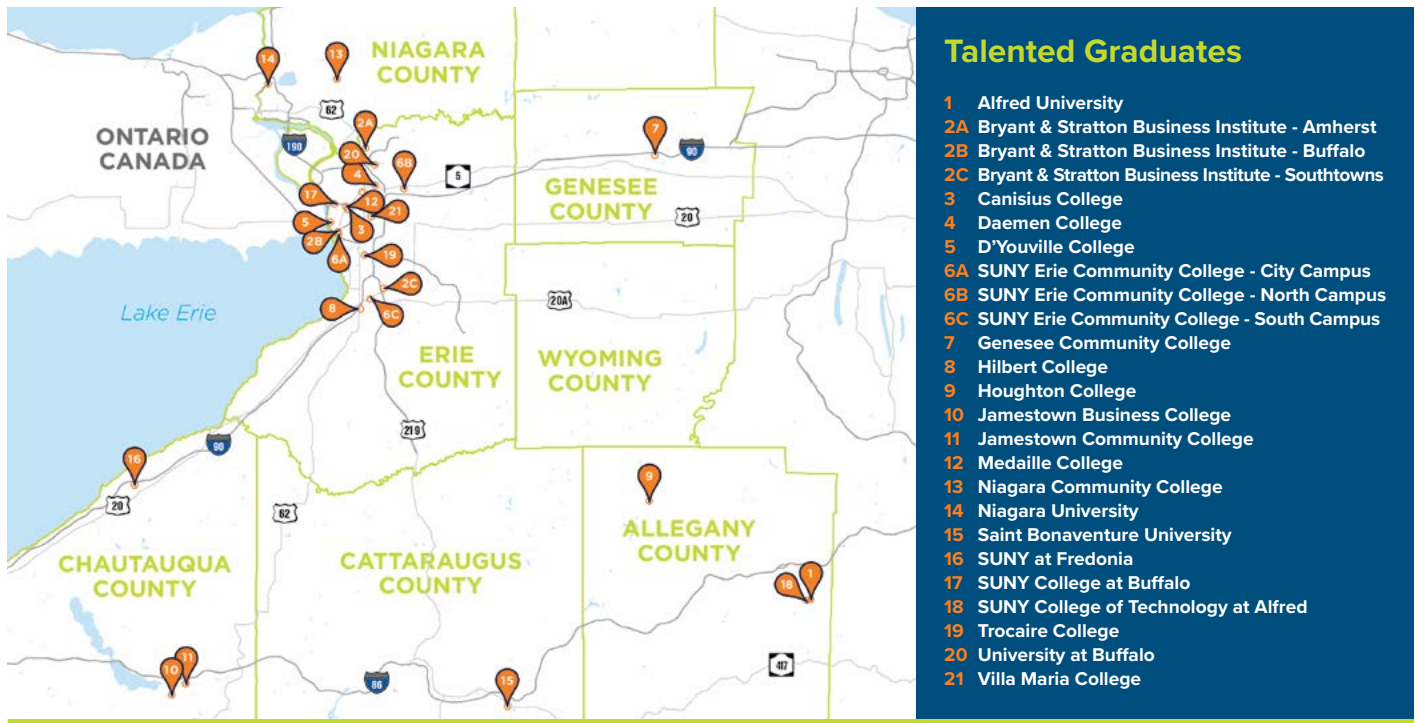

Buffalo Niagara INSURANCE

Buffalo Niagara is perfectly suited for your expansion or relocation. Available talented labor, affordability, and a proven track-record of success make your decision easy. Come grow your business with us.

Source: C2ER COLI 2017 Annual

\$ = 10 index points

RECENT ANNOUNCEMENTS

GEICO has **grown rapidly** since it first came to the region in 2004. The nation's No. 2 auto insurer, announced in 2017 it already has exceeded the original 2,500 jobs promised and is **moving into a second building**.

INVEST

**BUFFALO
NIAGARA**

1.800.916.9073
BUFFALONIAGARA.ORG

SUPPORTED BY **nationalgrid**

Leading Insurance Related Degrees

Buffalo Niagara is full of talented, hardworking, and educated people. The region's 21 colleges and universities produce nearly 25,000 graduates annually, with over 5,000 graduates in insurance related degrees, creating a healthy pipeline of future talent.

Source: EMSI - National Center for Education Statistics (2016)

Buffalo also has 47 colleges and universities within 100 miles of downtown, significantly expanding the region's labor draw.

“ The quality of the people in WNY has been a key to Merchants Insurance thriving for over 100 years. They are well educated, have a strong work ethic and more importantly, care about each other and their customers. That's what the 'City of Good Neighbors' is all about. ”