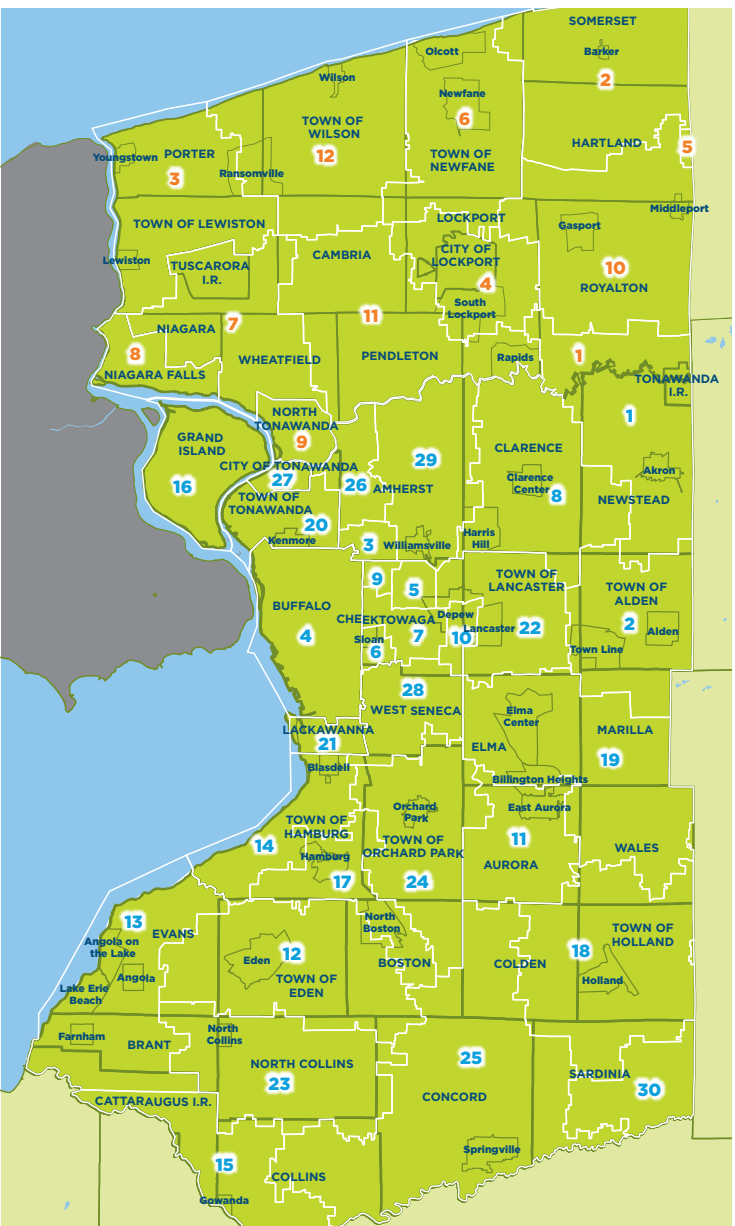

Come grow your business with us.

Buffalo Niagara | Public School Districts

MAP#	DISTRICT	CITY	RANK*
NIAGARA COUNTY			
1	Akron Central	Akron, 14001	-
2	Barker Central	Barker, 14012	20
3	Lewiston-Porter Central	Youngstown, 14174	10
4	Lockport City	Lockport, 14094	84
5	Medina Central	Medina, 14203	-
6	Newfane Central	Burt, 14028	38
7	Niagara-Wheatfield Central	Niagara Falls, 14304	24
8	Niagara Falls City	Niagara Falls, 14304	92
9	North Tonawanda City	North Tonawanda, 14120	71
10	Royalton-Hartland Central	Middleport, 14105	79
11	Starpoint Central	Lockport, 14094	8
12	Wilson Central	Wilson, 14172	22

MAP#	DISTRICT	CITY	RANK*
ERIE COUNTY			
1	Akron Central	Akron, 14001	12
2	Alden Central	Alden, 14004	21
3	Amherst Central	Amherst, 14226	7
4	Buffalo City Schools	Buffalo, 14202	96
5	Cheektowaga-Maryvale Union Free	Cheektowaga, 14225	35
6	Cheektowaga-Sloan Union Free	Cheektowaga, 14227	56
7	Cheektowaga Central	Cheektowaga, 14225	87
8	Clarence Central	Clarence, 14031	3
9	Cleveland Hill Union Free	Cheektowaga, 14225	58
10	Depew Union Free	Depew, 14043	33
11	East Aurora Union Free	East Aurora, 14052	1
12	Eden Central	Eden, 14057	27
13	Evans-Brant Central (Lake Shore Central)	Angola, 14006	66
14	Frontier Central	Hamburg, 14075	15
15	Gowanda Central	Gowanda, 14070	-
16	Grand Island Central	Grand Island, 14072	13
17	Hamburg Central	Hamburg, 14075	11
18	Holland Central	Holland, 14080	19
19	Iroquois Central	Elma, 14059	5
20	Kenmore-Tonawanda Union Free	Kenmore, 14223	48
21	Lackawanna City	Lackawanna, 14218	95
22	Lancaster Central	Lancaster, 14086	6
23	North Collins Central	North Collins, 14111	26

MAP#	DISTRICT	CITY	RANK*
24	Orchard Park Central	Orchard Park, 14127	4
25	Springville-Griffith Institute	Springville, 14141	34
26	Sweet Home Central	Amherst, 14228	31
27	Tonawanda City	Tonawanda, 14150	46
28	West Seneca Central	West Seneca, 14224	30
29	Williamsville Central	East Amherst, 14051	2
30	Yorkshire-Pioneer Central	Yorkshire, 14173	-